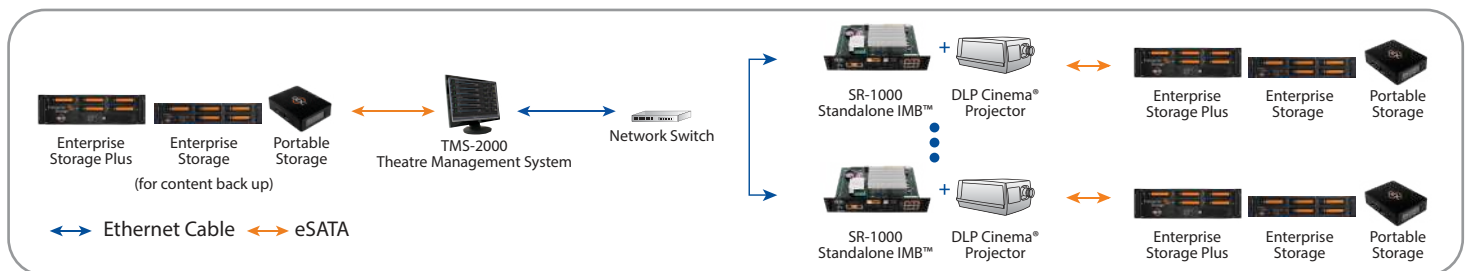

4 Easy Installation

Setting up both Enterprise Series Storage devices and the Portable Storage is easy by only connecting the storage device to the IMB with eSATA cable. While a Enterprise Series Storage device can be placed into a projection pedestal, the extremely compact and light Portable Storage can be mounted on any DLP Cinema projector.

Technical Specifications

	Enterprise Storage Plus								Enterprise Storage								Portable Storage	
RAID-5 Storage	4TB	4TB	6TB	8TB	12TB	16TB	24TB	32TB	4TB	4TB	6TB	8TB	12TB	16TB	24TB	32TB	2TB	3TB
HDD Size	1TB		2TB		4TB		8TB		1TB		2TB		4TB		8TB		1TB	
Number of HDD	5x	3x	4x	5x	4x	5x	4x	5x	5x	3x	4x	5x	4x	5x	4x	5x	3x	4x
HDD Type	2.5"		3.5"						2.5"		3.5"						2.5"	
Number of CRU	1								0								0	
System interfaces	eSATA x 2								eSATA x 1								eSATA x 1	
Dimensions	483(W) x 340(D) x 132.4(H) mm 3RU								483(W) x 330(D) x 89(H) mm 2RU								220(W) x 165.6 (D) x 55.2(H) mm	
Weight	12.5kg excluding hard disk, with CRU								8.7kg excluding hard disk								1.5kg excluding hard disk	
Power requirement¹	100 to 240V~, 50 to 60Hz, 6-3A								100 to 240V~, 63 to 47Hz, 4.5-2A								100 to 240V~, 60 to 50Hz, 2A	
Maximum power consumption	185W								175W								30W	
Operating temperature	0°C to 40°C (32°F to 104°F)																	
Operating humidity	20% to 90%, non-condensing																	
Operating altitude	10,000ft. (3,000m) above sea level²																	

System Configuration