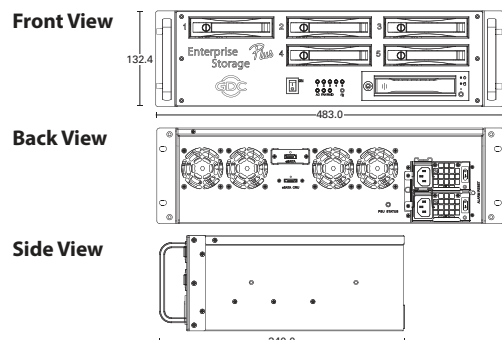

4 Easy Installation

Setting up both Enterprise Series Storage devices and the Portable Storage is easy by only connecting the storage device to the IMB with eSATA cable. While a Enterprise Series Storage device can be placed into a projection pedestal, the extremely compact and light Portable Storage can be mounted on any DLP Cinema projector.

Technical Specifications

	Enterprise Storage Plus								Enterprise Storage								Portable Storage	
RAID-5 Storage	4TB	4TB	6TB	8TB	12TB	16TB	24TB	32TB	4TB	4TB	6TB	8TB	12TB	16TB	24TB	32TB	2TB	3TB
HDD Size	1TB		2TB		4TB		8TB		1TB		2TB		4TB		8TB		1TB	
Number of HDD	5x	3x	4x	5x	4x	5x	4x	5x	5x	3x	4x	5x	4x	5x	4x	5x	3x	4x
HDD Type	2.5"		3.5"						2.5"		3.5"						2.5"	
Number of CRU	1								0								0	
System interfaces	eSATA x 2								eSATA x 1								eSATA x 1	
Dimensions	483(W) x 340(D) x 132.4(H) mm 3RU								483(W) x 330(D) x 89(H) mm 2RU								220(W) x 165.6 (D) x 55.2(H) mm	
Weight	12.5kg excluding hard disk, with CRU								8.7kg excluding hard disk								1.5kg excluding hard disk	
Power requirement¹	100 to 240V~, 50 to 60Hz, 6-3A								100 to 240V~, 63 to 47Hz, 4.5-2A								100 to 240V~, 60 to 50Hz, 2A	
Maximum power consumption	185W								175W								30W	
Operating temperature	0°C to 40°C (32°F to 104°F)																	
Operating humidity	20% to 90%, non-condensing																	
Operating altitude	10,000ft. (3,000m) above sea level ²																	

System Configuration

Technical Drawings

Enterprise Storage Plus

Enterprise Storage

Portable Storage

¹ Depending on the power supply unit
² Depending on specifications of the hard disk